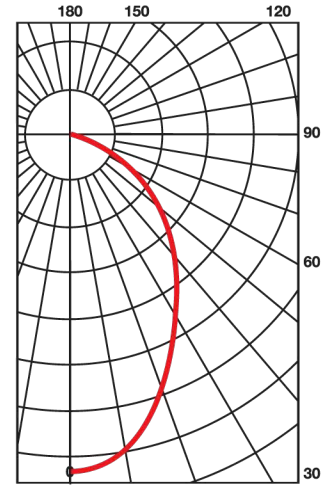

R30F Down Light Photometrics

0 ft Illuminances Distribution Ratio

3 ft	-	-	-	0.420	1.000
6 ft	-			0.105	0.250
9 ft				0.047	0.111
12 ft	0.026	0.035	0.043	0.057	0.063
15 ft	0.017	0.020	0.026	0.031	0.038
	15 ft	12 ft	9 ft	6 ft	3 ft
					CL