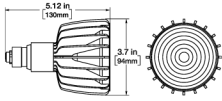

R30S Down Light Photometrics

0 ft Illuminances Distribution Ratio

3 ft				0.030	1.000
6 ft				0.113	0.250
9 ft			0.012	0.093	0.111
12 ft			0.028	0.058	0.063
15 ft		0.026	0.028	0.039	0.040
	15 ft	12 ft	9 ft	6 ft	3 ft
					CL